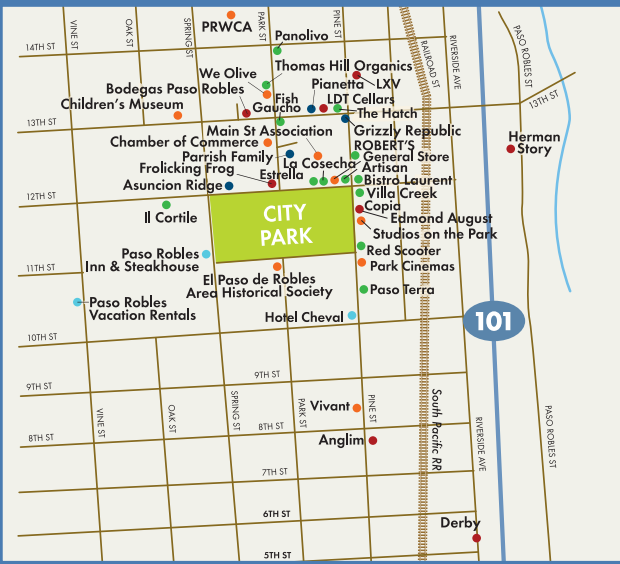

WHERE IN CALIFORNIA

DOWNTOWN PASO ROBLES

TO SAN FRANCISCO

TO FRESNO, BAKERSFIELD, AND INTERSTATE-5

SAN MIGUEL

DOWNTOWN

PASO ROBLES

SHANDON

SAN SIMEON

CAMBRIA

HARMONY

CAYUCOS

ATASCADERO

TEMPLETON

CRESTON

SANTA MARGARITA

MORRO BAY

PACIFIC OCEAN

TO SAN LUIS OBISPO & LOS ANGELES

- WINERIES - Open Daily
- WINERIES - Open Select Days or by Appointment
- LODGING
- FOOD
- ACTIVITIES